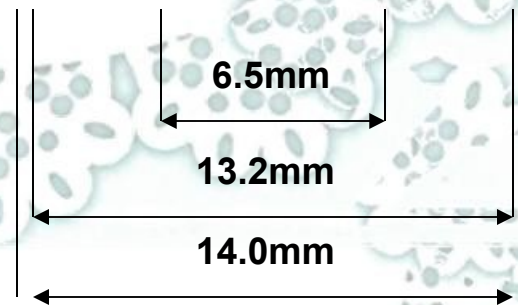

% of wearers agree that Lacelle colors

- **100%** - Provide fair to excellent **Initial comfort** and **overall comfort**
- **97%** - Provide fair to excellent **End of day comfort**
- **94%** - rated same to much more comfortable **overall comfort compared to their habitual cosmetic lens**

Eye Health

Benefits related to Eye Health as agreed by practitioners

- % of practitioners agree that Lacelle/Lacelle colors
 - No changes to ocular health comparing pre to post wear of Lacelle Colors

Bausch + Lomb Lacelle Colors Have

Monthly Colors

Colors Monthly

Material	Hefilcon A (Group - 1)
Water Content	42% water
Base Curve	8.6mm
Lens diameter	14.0 mm
Centre thickness	0.1 mm
Power	PL and -1.00Ds to -6.00Ds (0.25Ds steps) -6.50Ds to -9.00Ds (0.50Ds steps)
Inner & outer pattern diameter	6.5 / 13.2 mm
Color available :	Grey, Brown, Violet and Blue
Coloring method	Color-embedding technology
UV Block :	Yes