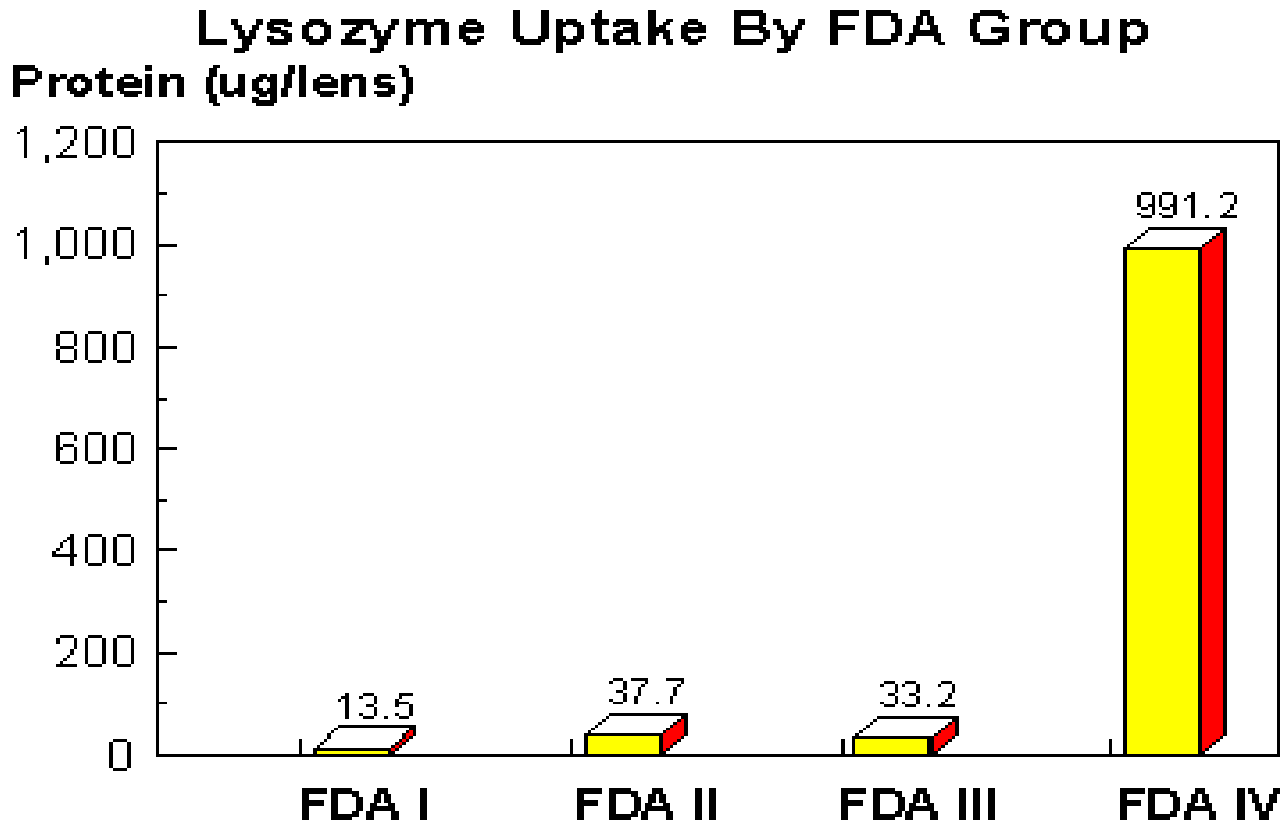

Comfort

Lens material

- **Hefilcon A**
 - High tear strength for monthly replacement
 -
 - Non-ionic material minimizes protein uptake

Benefits: Easy handling and comfortable lens wear

Low protein uptake

Color- Embedding Technology